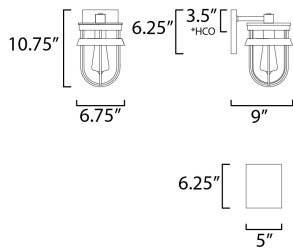

PRODUCT DESCRIPTION

A squared off interpretation of coastal outdoor lighting, Breakwater features a flat top shade and an angular ring to shade and direct the light. Constructed of all aluminum materials which are then powder coated with an exterior paint in your choice of Black or Weathered Zinc. The Clear glass diffusers cleverly twist lock into the frame for a clean and secure installation.

MEASUREMENTS

DIMENSION : 6.75" W x 10.75" H x 9" Ext
BACK PLATE : 5" W x 6.25" H x 3.5" HCO
HANGING WEIGHT : 3.96 lb

LAMPING

INPUT VOLTAGE : 120V
BULB : 1 x 60W Incandescent E26 Medium , 60W Total
BULB INCLUDED : (Not Included)
DIMMABLE : Yes
LIGHTING_DIRECTION : Down

FINISHES OPTION

- Black (BK)
- Weathered Zinc (WZ)

GLASS

Clear CL

MATERIAL

Aluminum, Glass

RATINGS

cETLus
Wet Location

ADDITIONAL

INSTALL UP/DOWN: Down
OPERATING TEMPERATURE:
-20°C (-4°F), 40°C (104°F)

Always consult a qualified electrician before installing any lighting product.