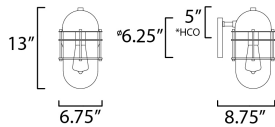

LAMPING

INPUT VOLTAGE : 120V
BULB : 1 x 60W Incandescent E26 Medium , 60W Total
BULB INCLUDED : (Not Included)
DIMMABLE : Yes
LIGHTING_DIRECTION : Down