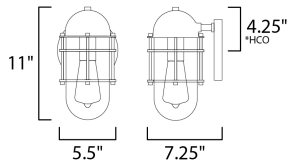

LAMPING

INPUT VOLTAGE : 120V
BULB : 1 x 60W Incandescent E26 Medium , 60W Total
BULB INCLUDED : (Not Included)
DIMMABLE :
LIGHTING_DIRECTION : Down