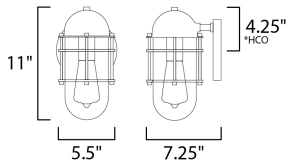

LAMPING

INPUT VOLTAGE : 120V
BULB : 1 x 60W Incandescent E26 Medium , 60W Total
BULB INCLUDED : (Not Included)
DIMMABLE :
LIGHTING_DIRECTION : Down