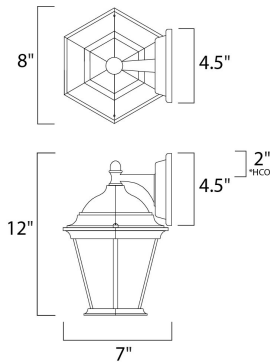

PRODUCT DESCRIPTION

Maxim Lighting's commitment to both the residential lighting and the home building industries will assure you a product line focused on your basic lighting needs. With the Builder Cast collection you will find quality lighting that is well designed, well priced and readily available.

MEASUREMENTS

DIMENSION : 8" W x 12" H x 7" Ext
BACK PLATE : 4.5" W x 4.5" H x 2" HCO
HANGING WEIGHT : 2.56 lb

LAMPING

INPUT VOLTAGE : 120V
BULB : 1 x 60W Incandescent E26 Medium , 60W Total
BULB INCLUDED : (Not Included)
DIMMABLE : Yes

FINISHES OPTION

- Black (BK)
- Empire Bronze (EB)
- Pewter (PE)
- Rust Patina (RP)
- White (WT)

GLASS

Clear CL

MATERIAL

Die Cast Aluminum

RATINGS

cETLus
Wet Location

ADDITIONAL

OPERATING TEMPERATURE:
-20°C (-4°F), 40°C (104°F)

PHOTOMETRIC: Report Found Online

Always consult a qualified electrician before installing any lighting product.