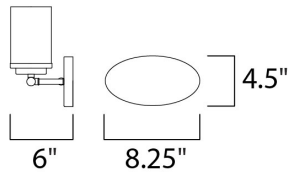

**MEASUREMENTS**

DIMENSION : 26.25" W x 9" H x 6" Ext  
 BACK PLATE : 6.75" HCO  
 CANOPY : 4.5" W x 0.79" H x 8.25" L  
 HANGING WEIGHT : 3.61 lb

**LAMPING**

INPUT VOLTAGE : 120V  
 BULB : 4 x 60W Incandescent E26 Medium , 240W Total  
 BULB INCLUDED : (Not Included)  
 LIGHTING\_DIRECTION : Omni