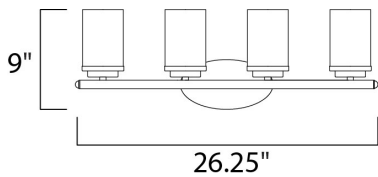

**MEASUREMENTS**

DIMENSION : 26.25" W x 9" H x 6" Ext  
 BACK PLATE : 6.75" HCO  
 CANOPY : 4.5" W x 0.79" H x 8.25" L  
 HANGING WEIGHT : 3.61 lb

**LAMPING**

INPUT VOLTAGE : 120V  
 BULB : 4 x 60W Incandescent E26 Medium , 240W Total  
 BULB INCLUDED : (Not Included)  
 LIGHTING\_DIRECTION : Omni