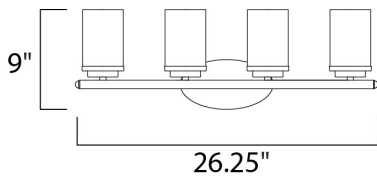

MEASUREMENTS

- DIMENSION : 26.25" W x 9" H x 6" Ext
- BACK PLATE : 6.75" HCO
- CANOPY : 4.5" W x 0.79" H x 8.25" L
- HANGING WEIGHT : 3.61 lb

LAMPING

- INPUT VOLTAGE : 120V
- BULB : 4 x 60W Incandescent E26 Medium , 240W Total
- BULB INCLUDED : (Not Included)
- LIGHTING_DIRECTION : Omni