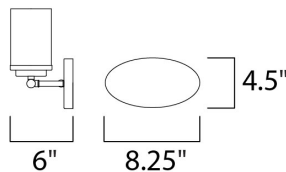

MEASUREMENTS

- DIMENSION : 26.25" W x 9" H x 6" Ext
- BACK PLATE : 6.75" HCO
- CANOPY : 4.5" W x 0.79" H x 8.25" L
- HANGING WEIGHT : 3.61 lb

LAMPING

- INPUT VOLTAGE : 120V
- BULB : 4 x 60W Incandescent E26 Medium , 240W Total
- BULB INCLUDED : (Not Included)
- LIGHTING_DIRECTION : Omni