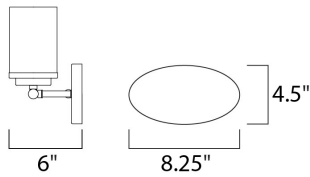

MEASUREMENTS

- DIMENSION : 19.25" W x 9" H x 6" Ext
- BACK PLATE : 6.75" HCO
- CANOPY : 4.5" W x 0.79" H x 8.25" L
- HANGING WEIGHT : 2.9 lb

LAMPING

- INPUT VOLTAGE : 120V
- BULB : 3 x 60W Incandescent E26 Medium , 180W Total
- BULB INCLUDED : (Not Included)
- LIGHTING_DIRECTION : Omni