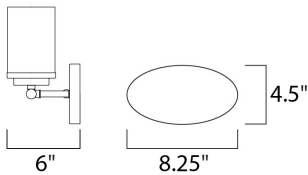

**MEASUREMENTS**

- DIMENSION : 19.25" W x 9" H x 6" Ext
- BACK PLATE : 6.75" HCO
- CANOPY : 4.5" W x 0.79" H x 8.25" L
- HANGING WEIGHT : 2.9 lb

**LAMPING**

- INPUT VOLTAGE : 120V
- BULB : 3 x 60W Incandescent E26 Medium , 180W Total
- BULB INCLUDED : (Not Included)
- LIGHTING\_DIRECTION : Omni