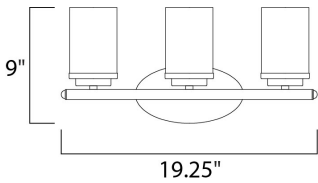

MEASUREMENTS

- DIMENSION : 19.25" W x 9" H x 6" Ext
- BACK PLATE : 6.75" HCO
- CANOPY : 4.5" W x 0.79" H x 8.25" L
- HANGING WEIGHT : 2.9 lb

LAMPING

- INPUT VOLTAGE : 120V
- BULB : 3 x 60W Incandescent E26 Medium , 180W Total
- BULB INCLUDED : (Not Included)
- LIGHTING_DIRECTION : Omni