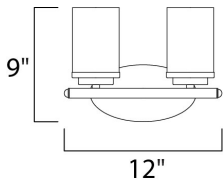

**MEASUREMENTS**

DIMENSION : 12" W x 9" H x 6" Ext  
 BACK PLATE : 6.75" HCO  
 CANOPY : 4.5" W x 0.79" H x 8.25" L  
 HANGING WEIGHT : 2.1 lb

**LAMPING**

INPUT VOLTAGE : 120V  
 BULB : 2 x 60W Incandescent E26 Medium , 120W Total  
 BULB INCLUDED : (Not Included)  
 LIGHTING\_DIRECTION : Omni