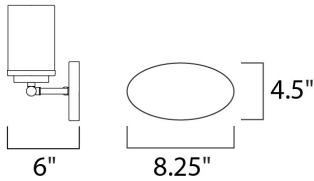

**MEASUREMENTS**

DIMENSION : 12" W x 9" H x 6" Ext  
 BACK PLATE : 6.75" HCO  
 CANOPY : 4.5" W x 0.79" H x 8.25" L  
 HANGING WEIGHT : 2.1 lb

**LAMPING**

INPUT VOLTAGE : 120V  
 BULB : 2 x 60W Incandescent E26 Medium , 120W Total  
 BULB INCLUDED : (Not Included)  
 LIGHTING\_DIRECTION : Omni