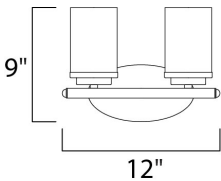

**MEASUREMENTS**

- DIMENSION : 12" W x 9" H x 6" Ext
- BACK PLATE : 6.75" HCO
- CANOPY : 4.5" W x 0.79" H x 8.25" L
- HANGING WEIGHT : 2.1 lb

**LAMPING**

- INPUT VOLTAGE : 120V
- BULB : 2 x 60W Incandescent E26 Medium , 120W Total
- BULB INCLUDED : (Not Included)
- LIGHTING\_DIRECTION : Omni