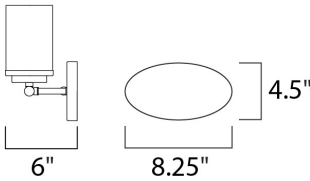

**MEASUREMENTS**

- DIMENSION : 12" W x 9" H x 6" Ext
- BACK PLATE : 6.75" HCO
- CANOPY : 4.5" W x 0.79" H x 8.25" L
- HANGING WEIGHT : 2.1 lb

**LAMPING**

- INPUT VOLTAGE : 120V
- BULB : 2 x 60W Incandescent E26 Medium , 120W Total
- BULB INCLUDED : (Not Included)
- LIGHTING\_DIRECTION : Omni