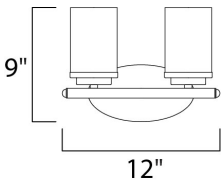

MEASUREMENTS

- DIMENSION : 12" W x 9" H x 6" Ext
- BACK PLATE : 6.75" HCO
- CANOPY : 4.5" W x 0.79" H x 8.25" L
- HANGING WEIGHT : 2.1 lb

LAMPING

- INPUT VOLTAGE : 120V
- BULB : 2 x 60W Incandescent E26 Medium , 120W Total
- BULB INCLUDED : (Not Included)
- LIGHTING_DIRECTION : Omni