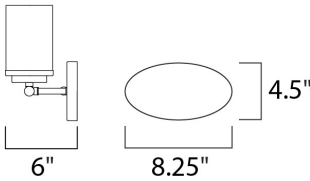

MEASUREMENTS

- DIMENSION : 12" W x 9" H x 6" Ext
- BACK PLATE : 6.75" HCO
- CANOPY : 4.5" W x 0.79" H x 8.25" L
- HANGING WEIGHT : 2.1 lb

LAMPING

- INPUT VOLTAGE : 120V
- BULB : 2 x 60W Incandescent E26 Medium , 120W Total
- BULB INCLUDED : (Not Included)
- LIGHTING_DIRECTION : Omni