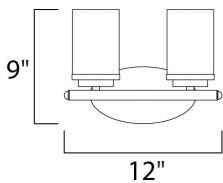

MEASUREMENTS

DIMENSION : 12" W x 9" H x 6" Ext
 BACK PLATE : 6.75" HCO
 CANOPY : 4.5" W x 0.79" H x 8.25" L
 HANGING WEIGHT : 2.1 lb

LAMPING

INPUT VOLTAGE : 120V
 BULB : 2 x 60W Incandescent E26 Medium , 120W Total
 BULB INCLUDED : (Not Included)
 LIGHTING_DIRECTION : Omni