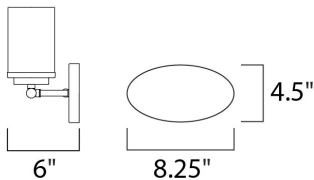

MEASUREMENTS

DIMENSION : 12" W x 9" H x 6" Ext
 BACK PLATE : 6.75" HCO
 CANOPY : 4.5" W x 0.79" H x 8.25" L
 HANGING WEIGHT : 2.1 lb

LAMPING

INPUT VOLTAGE : 120V
 BULB : 2 x 60W Incandescent E26 Medium , 120W Total
 BULB INCLUDED : (Not Included)
 LIGHTING_DIRECTION : Omni