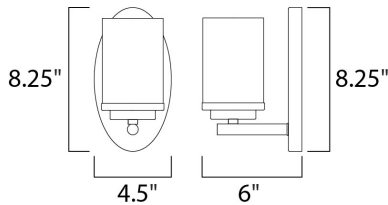

MEASUREMENTS

- DIMENSION : 4.5" W x 8.25" H x 6" Ext
- BACK PLATE : 4.1" HCO
- CANOPY : 4.5" W x 0.79" H x 8.25" L
- HANGING WEIGHT : 1.21 lb

LAMPING

- INPUT VOLTAGE : 120V
- BULB : 1 x 60W Incandescent E26 Medium , 60W Total
- BULB INCLUDED : (Not Included)
- LIGHTING_DIRECTION : Omni