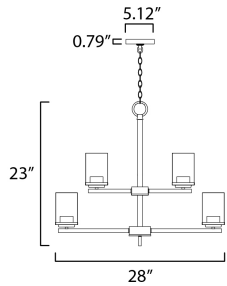

MEASUREMENTS

DIMENSION : 28" L x 28" W x 25" H
 MAX OAH : 99" OAH
 CANOPY : 5.25" W x 0.75" H x 5.25" L
 HANGING WEIGHT : 13.27 lb

LAMPING

INPUT VOLTAGE : 120V
 BULB : 9 x 60W Incandescent E26 Medium , 540W Total
 BULB INCLUDED : (Not Included)
 DIMMABLE :