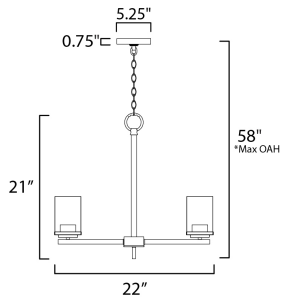

\*max overall height

**MEASUREMENTS**

DIMENSION : 22" L x 22" W x 19" H  
 CANOPY : 5.12" W x 0.79" H x 5.12" L  
 HANGING WEIGHT : 8.76 lb

**LAMPING**

INPUT VOLTAGE : 120V  
 BULB : 5 x 60W Incandescent E26 Medium , 300W Total  
 BULB INCLUDED : (Not Included)  
 DIMMABLE : Yes