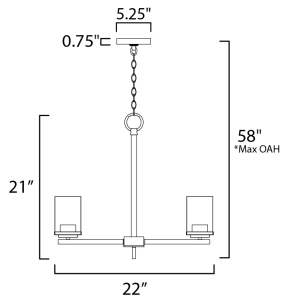

\*max overall height

**MEASUREMENTS**

DIMENSION : 22" L x 22" W x 21" H  
 MAX OAH : 58" OAH  
 CANOPY : 5.25" W x 0.75" H x 5.25" L  
 HANGING WEIGHT : 8.76 lb

**LAMPING**

INPUT VOLTAGE : 120V  
 BULB : 5 x 60W Incandescent E26 Medium , 300W Total  
 BULB INCLUDED : (Not Included)