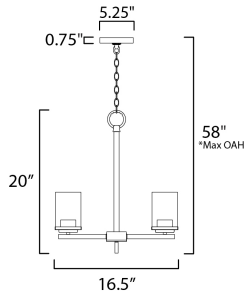

*max overall height

MEASUREMENTS

DIMENSION : 16.5" L x 16.5" W x 18" H
 CANOPY : 5.12" W x 0.79" H x 5.12" L
 HANGING WEIGHT : 6.24 lb

LAMPING

INPUT VOLTAGE : 120V
 BULB : 3 x 60W Incandescent E26 Medium , 180W Total
 BULB INCLUDED : (Not Included)
 DIMMABLE : Yes