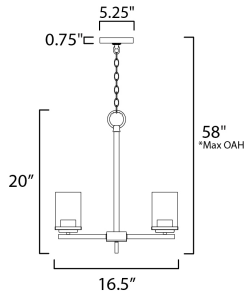

\*max overall height

**MEASUREMENTS**

DIMENSION : 16.5" L x 16.5" W x 18" H  
 CANOPY : 5.12" W x 0.79" H x 5.12" L  
 HANGING WEIGHT : 6.24 lb

**LAMPING**

INPUT VOLTAGE : 120V  
 BULB : 3 x 60W Incandescent E26 Medium , 180W Total  
 BULB INCLUDED : (Not Included)  
 DIMMABLE : Yes