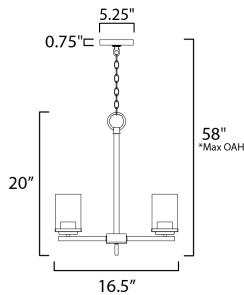

*max overall height

MEASUREMENTS

DIMENSION : 16.5" L x 16.5" W x 20" H
 MAX OAH : 58" OAH
 CANOPY : 5.25" W x 0.75" H x 5.25" L
 HANGING WEIGHT : 6.24 lb

LAMPING

INPUT VOLTAGE : 120V
 BULB : 3 x 60W Incandescent E26 Medium , 180W Total
 BULB INCLUDED : (Not Included)