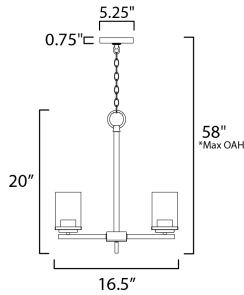

*max overall height

MEASUREMENTS

DIMENSION : 16.5" L x 16.5" W x 20" H
 MAX OAH : 58" OAH
 CANOPY : 5.25" W x 0.75" H x 5.25" L
 HANGING WEIGHT : 6.24 lb

LAMPING

INPUT VOLTAGE : 120V
 BULB : 3 x 60W Incandescent E26 Medium , 180W Total
 BULB INCLUDED : (Not Included)