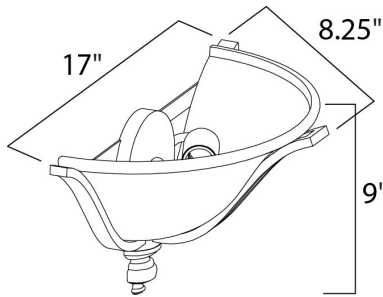

MEASUREMENTS

DIMENSION : 17" W x 9" H x 8.25" Ext
 MAX OAH : 4.5" W x 4.5" H
 HANGING WEIGHT : 3.3 lb

LAMPING

INPUT VOLTAGE : 120V
 BULB : 1 x 60W Incandescent E26 Medium , 60W Total
 BULB INCLUDED : (Not Included)
 DIMMABLE : Yes