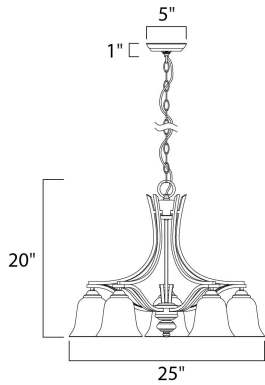

PRODUCT DESCRIPTION

The classic design of the Madera collection is a perfect marriage of style and value. The square metal tube frame available in either Oil-Rubbed Bronze with Wilshire glass or Satin Silver with Ice glass affords the luxury of options for any style of home.

MEASUREMENTS

DIMENSION : 25" L x 25" W x 20" H
 CANOPY : 5" W x 1" H x 5" L
 HANGING WEIGHT : 12.32 lb

LAMPING

INPUT VOLTAGE : 120V
 BULB : 5 x 60W Incandescent E26 Medium , 300W Total
 BULB INCLUDED : (Not Included)
 DIMMABLE : Yes