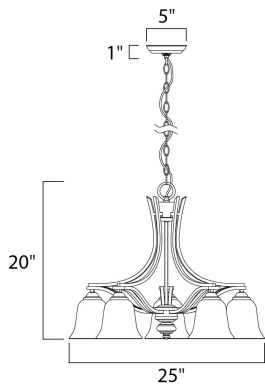

PRODUCT DESCRIPTION

The classic design of the Madera collection is a perfect marriage of style and value. The square metal tube frame available in either Oil-Rubbed Bronze with Wilshire glass or Satin Silver with Ice glass affords the luxury of options for any style of home.

FINISHES OPTION

-  Oil Rubbed Bronze (OI)
-  Satin Silver (SS)

GLASS

Ice IC

MATERIAL

Steel, Acid Etched Glass

RATINGS

cETLus
Dry Location

ADDITIONAL

OPERATING TEMPERATURE:
-20°C (-4°F), 40°C (104°F)

MEASUREMENTS

DIMENSION : 25" L x 25" W x 20" H
 CANOPY : 5" W x 1" H x 5" L
 HANGING WEIGHT : 12.32 lb

LAMPING

INPUT VOLTAGE : 120V
 BULB : 5 x 60W Incandescent E26 Medium , 300W Total
 BULB INCLUDED : (Not Included)
 DIMMABLE : Yes