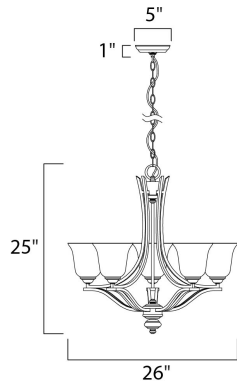

PRODUCT DESCRIPTION

The classic design of the Madera collection is a perfect marriage of style and value. The square metal tube frame available in either Oil-Rubbed Bronze with Wilshire glass or Satin Silver with Ice glass affords the luxury of options for any style of home.

MEASUREMENTS

DIMENSION : 26" L x 26" W x 25" H
 CANOPY : 5" W x 1" H x 5" L
 HANGING WEIGHT : 12.35 lb

LAMPING

INPUT VOLTAGE : 120V
 BULB : 5 x 60W Incandescent E26 Medium , 300W Total
 BULB INCLUDED : (Not Included)
 DIMMABLE : Yes