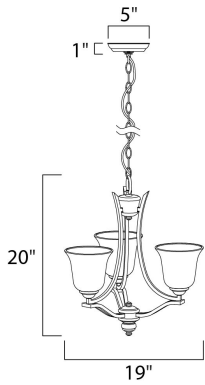

**PRODUCT DESCRIPTION**

The classic design of the Madera collection is a perfect marriage of style and value. The square metal tube frame available in either Oil-Rubbed Bronze with Wilshire glass or Satin Silver with Ice glass affords the luxury of options for any style of home.

**MEASUREMENTS**

DIMENSION : 19" W x 20" H  
 HANGING WEIGHT : 7.04 lb

**LAMPING**

INPUT VOLTAGE : 120V  
 BULB : 3 x 60W Incandescent E26 Medium , 180W Total  
 BULB INCLUDED : (Not Included)  
 DIMMABLE : Yes