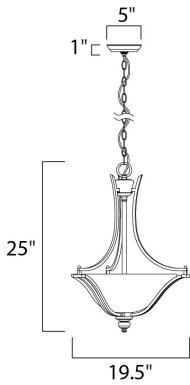

PRODUCT DESCRIPTION

The classic design of the Madera collection is a perfect marriage of style and value. The square metal tube frame available in either Oil-Rubbed Bronze with Wilshire glass or Satin Silver with Ice glass affords the luxury of options for any style of home.

MEASUREMENTS

DIMENSION : 19.5" L x 19.5" W x 25" H
 CANOPY : 5" W x 1" H x 5" L
 HANGING WEIGHT : 7.7 lb

LAMPING

INPUT VOLTAGE : 120V
 BULB : 3 x 60W Incandescent E26 Medium , 180W Total
 BULB INCLUDED : (Not Included)
 DIMMABLE : Yes