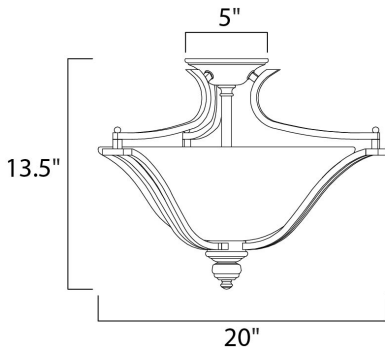

**PRODUCT DESCRIPTION**

The classic design of the Madera collection is a perfect marriage of style and value. The square metal tube frame available in either Oil-Rubbed Bronze with Wilshire glass or Satin Silver with Ice glass affords the luxury of options for any style of home.

**MEASUREMENTS**

DIMENSION : 20" W x 13.5" H  
 CANOPY : 5" W x 1.5" H x 5" L  
 HANGING WEIGHT : 6.6 lb

**LAMPING**

INPUT VOLTAGE : 120V  
 BULB : 3 x 60W Incandescent E26 Medium , 180W Total  
 BULB INCLUDED : (Not Included)  
 DIMMABLE : Yes