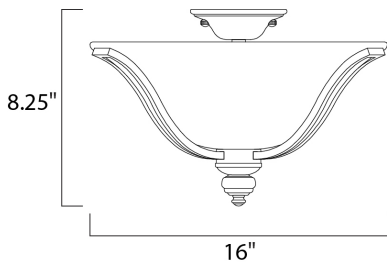

PRODUCT DESCRIPTION

The classic design of the Madera collection is a perfect marriage of style and value. The square metal tube frame available in either Oil-Rubbed Bronze with Wilshire glass or Satin Silver with Ice glass affords the luxury of options for any style of home.

MEASUREMENTS

DIMENSION : 16" W x 8.25" H
 HANGING WEIGHT : 9.48 lb

LAMPING

INPUT VOLTAGE : 120V
 BULB : 3 x 60W Incandescent E26 Medium , 180W Total
 BULB INCLUDED : (Not Included)
 DIMMABLE : Yes

FINISHES OPTION