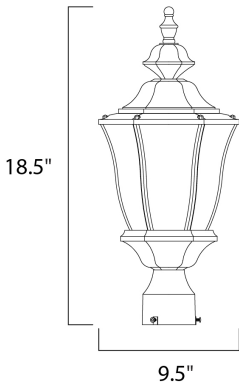

PRODUCT DESCRIPTION

Madrona Cast is a transitional style collection from Maxim Lighting International, available in multiple finishes.

MEASUREMENTS

DIMENSION : 9.5" L x 9.5" W x 18.5" H
 HANGING WEIGHT : 4.3 lb