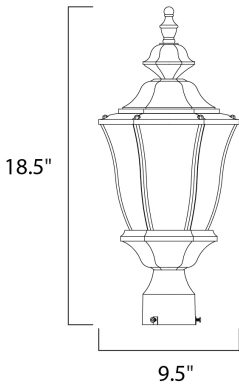

PRODUCT DESCRIPTION

Madrona Cast is a transitional style collection from Maxim Lighting International, available in multiple finishes.

MEASUREMENTS

DIMENSION : 9.5" L x 9.5" W x 18.5" H
 HANGING WEIGHT : 4.3 lb

LAMPING

INPUT VOLTAGE : 120V
 BULB : 3 x 40W Incandescent E12 Candelabra , 120W Total
 BULB INCLUDED : (Not Included)
 DIMMABLE : Yes

FINISHES OPTION

 Black (BK)

GLASS

Seedy CD

MATERIAL

Die Cast Aluminum