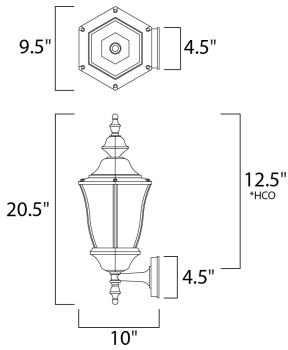

PRODUCT DESCRIPTION

Madrona Cast is a transitional style collection from Maxim Lighting International, available in multiple finishes.

MEASUREMENTS

DIMENSION : 9.5" W x 20.5" H x 10" Ext
BACK PLATE : 4.5" W x 4.5" H x 12.5" HCO
HANGING WEIGHT : 4.6 lb

LAMPING

INPUT VOLTAGE : 120V
BULB : 3 x 40W Incandescent E12 Candelabra , 120W Total
BULB INCLUDED : (Not Included)
DIMMABLE : Yes

FINISHES OPTION

- Black (BK)
- Rust Patina (RP)

GLASS

Seedy CD

MATERIAL

Die Cast Aluminum

RATINGS

cETLus
Wet Location

ADDITIONAL

OPERATING TEMPERATURE:
-20°C (-4°F), 40°C (104°F)

Always consult a qualified electrician before installing any lighting product.