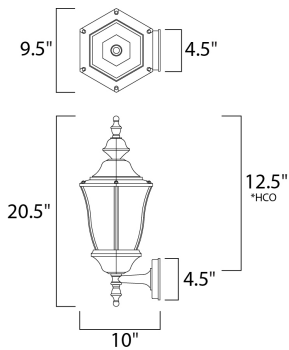

PRODUCT DESCRIPTION

Madrona Cast is a transitional style collection from Maxim Lighting International, available in multiple finishes.

MEASUREMENTS

DIMENSION : 9.5" W x 20.5" H x 10" Ext
BACK PLATE : 4.5" W x 4.5" H x 12.5" HCO
HANGING WEIGHT : 4.6 lb

LAMPING

INPUT VOLTAGE : 120V
BULB : 3 x 40W Incandescent E12 Candelabra , 120W Total
BULB INCLUDED : (Not Included)
DIMMABLE : Yes

FINISHES OPTION

- Black (BK)
- Rust Patina (RP)

GLASS

Seedy CD

MATERIAL

Die Cast Aluminum

RATINGS

cETLus
Wet Location

ADDITIONAL

OPERATING TEMPERATURE:
-20°C (-4°F), 40°C (104°F)

Always consult a qualified electrician before installing any lighting product.