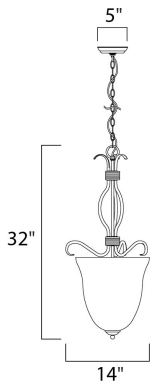

PRODUCT DESCRIPTION

Contemporary collection with sweeping arms and clean lines. Offered in Ice glass and Satin Nickel finish or Wilshire glass and Oil Rubbed Bronze finish.

MEASUREMENTS

DIMENSION : 14" L x 14" W x 32" H
 CANOPY : 5" W x 1" H x 5" L
 HANGING WEIGHT : 11.55 lb

LAMPING

INPUT VOLTAGE : 120V
 BULB : 4 x 60W Incandescent E12 Candelabra , 240W Total
 BULB INCLUDED : (Not Included)
 DIMMABLE : Yes

FINISHES OPTION

-  Oil Rubbed Bronze (OI)
-  Satin Nickel (SN)

GLASS

Ice IC