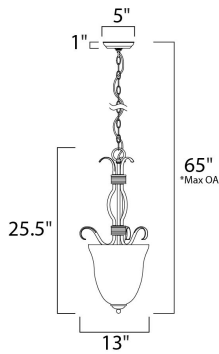

PRODUCT DESCRIPTION

Contemporary collection with sweeping arms and clean lines. Offered in Ice glass and Satin Nickel finish or Wilshire glass and Oil Rubbed Bronze finish.

*max overall height

MEASUREMENTS

- DIMENSION : 13" L x 13" W x 25.5" H
- MAX OAH : 65" OAH
- CANOPY : 5" W x 1" H x 5" L
- HANGING WEIGHT : 6 lb

LAMPING

- INPUT VOLTAGE : 120V
- BULB : 2 x 60W Incandescent E12 Candelabra , 120W Total
- BULB INCLUDED : (Not Included)
- DIMMABLE : Yes