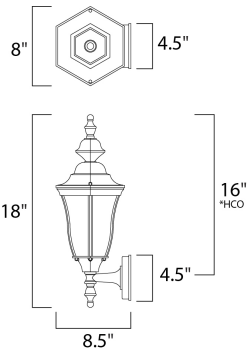

PRODUCT DESCRIPTION

Madrona Cast is a transitional style collection from Maxim Lighting International, available in multiple finishes.

MEASUREMENTS

DIMENSION : 8" W x 18" H x 8.5" Ext
BACK PLATE : 4.5" W x 4.5" H x 16" HCO
HANGING WEIGHT : 3.1 lb

LAMPING

INPUT VOLTAGE : 120V
BULB : 1 x 60W Incandescent E26 Medium , 60W Total
BULB INCLUDED : (Not Included)
DIMMABLE : Yes

FINISHES OPTION

- Black (BK)
- Rust Patina (RP)

GLASS

Seedy CD

MATERIAL

Die Cast Aluminum

RATINGS

cETLus
Wet Location

ADDITIONAL

OPERATING TEMPERATURE:
-20°C (-4°F), 40°C (104°F)

Always consult a qualified electrician before installing any lighting product.