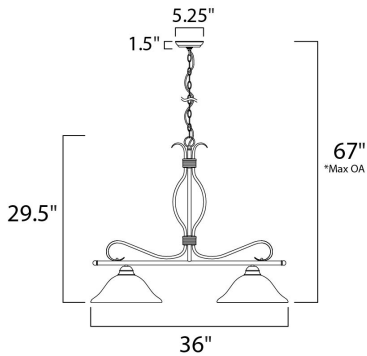

**PRODUCT DESCRIPTION**

Contemporary collection with sweeping arms and clean lines. Offered in Ice glass and Satin Nickel finish or Wilshire glass and Oil Rubbed Bronze finish.

\*max overall height

**MEASUREMENTS**

DIMENSION : 36" L x 13" W x 29.5" H  
 MAX OAH : 67" OAH  
 CANOPY : 5.25" W x 1.5" H x 5.25" L  
 HANGING WEIGHT : 9.2 lb

**LAMPING**

INPUT VOLTAGE : 120V  
 BULB : 2 x 60W Incandescent E26 Medium , 120W Total  
 BULB INCLUDED : (Not Included)  
 DIMMABLE : Yes