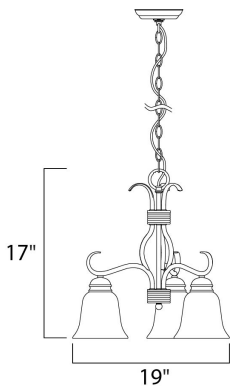

PRODUCT DESCRIPTION

Contemporary collection with sweeping arms and clean lines. Offered in Ice glass and Satin Nickel finish or Wilshire glass and Oil Rubbed Bronze finish.

FINISHES OPTION

-  Oil Rubbed Bronze
-  Satin Nickel

GLASS

Ice IC

MATERIAL

Steel, Glass

RATINGS

cETLus
Dry Location

ADDITIONAL

OPERATING TEMPERATURE:
-20°C (-4°F), 40°C (104°F)

MEASUREMENTS

DIMENSION : 19" L x 19" W x 18.25" H
 MAX OAH : 55" OAH
 HANGING WEIGHT : 7.8 lb

LAMPING

INPUT VOLTAGE : 120V
 BULB : 3 x 60W Incandescent E26 Medium , 180W Total
 BULB INCLUDED : (Not Included)
 DIMMABLE : Yes