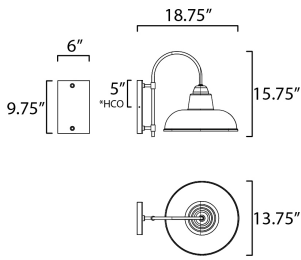

PRODUCT DESCRIPTION

A powder coat aluminum frame support a durable polycarbonate shade in classic RLM styles. This an excellent choice for extreme environments like coastal areas. The combination Black frame and White shade create a dramatic look.

MEASUREMENTS

DIMENSION : 13.75" W x 15.75" H x 18.75" Ext
BACK PLATE : 6" W x 9.75" H x 5" HCO
HANGING WEIGHT : 2.87 lb

LAMPING

INPUT VOLTAGE : 120V
BULB : 1 x 60W Incandescent E26 Medium , 60W Total
BULB INCLUDED : (Not Included)
DIMMABLE : Yes
LIGHTING_DIRECTION : Down

FINISHES OPTION

- Black (BK)
- White / Black (WTBK)

MATERIAL

Polycarbonate, Aluminum

RATINGS

cETLus
Wet Location

ADDITIONAL

INSTALL UP/DOWN: Down
OPERATING TEMPERATURE:
-20°C (-4°F), 40°C (104°F)

PHOTOMETRIC: Report Found Online

Always consult a qualified electrician before installing any lighting product.