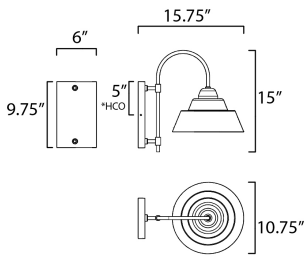

PRODUCT DESCRIPTION

Perfect for the beach with its durable polycarbonate shade, Shoreline provides a transitional outdoor look with the strength of power coated aluminum arms and canopy. Add the optional LED reflector bulb for a refined finished look.

MEASUREMENTS

- DIMENSION : 10.75" W x 15" H x 15.75" Ext
- BACK PLATE : 6" W x 9.75" H x 5" HCO
- HANGING WEIGHT : 2.43 lb

LAMPING

- INPUT VOLTAGE : 120V
- BULB : 1 x 60W Incandescent E26 Medium , 60W Total
- BULB INCLUDED : (Not Included)
- DIMMABLE : N
- LIGHTING_DIRECTION : Down

FINISHES OPTION

- Black (BK)

MATERIAL

Polycarbonate, Aluminum

RATINGS

cETLus
Wet Location
DARKSKY

ADDITIONAL

INSTALL UP/DOWN: UP
OPERATING TEMPERATURE:
-20°C (-4°F), 40°C (104°F)

Always consult a qualified electrician before installing any lighting product.