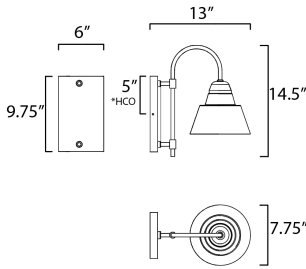

PRODUCT DESCRIPTION

Perfect for the beach with its durable polycarbonate shade, Shoreline provides a transitional outdoor look with the strength of power coated aluminum arms and canopy. Add the optional LED reflector bulb for a refined finished look.

MEASUREMENTS

- DIMENSION : 7.75" W x 14.5" H x 13" Ext
- BACK PLATE : 6" W x 9.75" H x 5" HCO
- HANGING WEIGHT : 2.03 lb

LAMPING

- INPUT VOLTAGE : 120V
- BULB : 1 x 60W Incandescent E26 Medium , 60W Total
- BULB INCLUDED : (Not Included)
- DIMMABLE : N
- LIGHTING_DIRECTION : Down

FINISHES OPTION

- Black (BK)

MATERIAL

Polycarbonate, Aluminum

RATINGS

cETLus
Wet Location
DARKSKY

ADDITIONAL

INSTALL UP/DOWN: UP
OPERATING TEMPERATURE:
-20°C (-4°F), 40°C (104°F)

Always consult a qualified electrician before installing any lighting product.