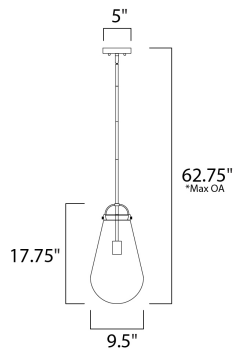

PRODUCT DESCRIPTION

*max overall height

MEASUREMENTS

- DIMENSION : 9.5" L x 9.5" W x 17.75" H
- MAX OAH : 62.75" OAH
- CANOPY : 5" W x 1" H x 5" L
- HANGING WEIGHT : 4.07 lb

LAMPING

- INPUT VOLTAGE : 120V
- BULB : 1 x 40W Incandescent E26 Medium , 40W Total
- BULB INCLUDED : (Not Included)
- DIMMABLE : Yes

FINISHES OPTION

- Satin Nickel (SN)

GLASS

Clear CL

MATERIAL

Steel, Glass

RATINGS

cETLus
Dry Location