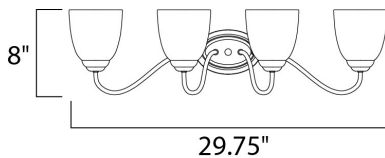

**MEASUREMENTS**

DIMENSION : 29.75" W x 8" H x 8" Ext  
 BACK PLATE : 4.25" W x 6" H x 4.25" HCO  
 HANGING WEIGHT : 5.6 lb

**LAMPING**

INPUT VOLTAGE : 120V  
 BULB : 4 x 60W Incandescent E26 Medium , 240W Total  
 BULB INCLUDED : (Not Included)  
 DIMMABLE : Yes