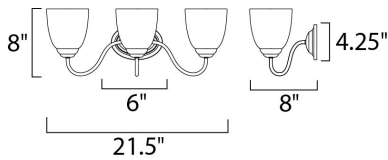

**MEASUREMENTS**

DIMENSION : 21.5" W x 8" H x 8" Ext  
 BACK PLATE : 4.25" W x 6" H x 4.25" HCO  
 HANGING WEIGHT : 4.18 lb

**LAMPING**

INPUT VOLTAGE : 120V  
 BULB : 3 x 60W Incandescent E26 Medium , 180W Total  
 BULB INCLUDED : (Not Included)  
 DIMMABLE : Yes