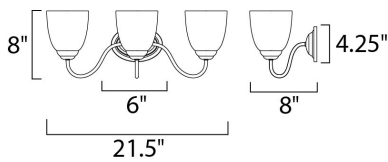

MEASUREMENTS

DIMENSION : 21.5" W x 8" H x 8" Ext
 BACK PLATE : 4.25" W x 6" H x 4.25" HCO
 HANGING WEIGHT : 4.18 lb

LAMPING

INPUT VOLTAGE : 120V
 BULB : 3 x 60W Incandescent E26 Medium , 180W Total
 BULB INCLUDED : (Not Included)
 DIMMABLE : Yes