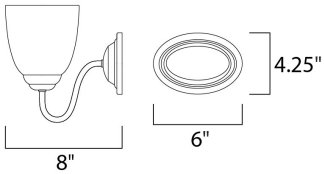

**MEASUREMENTS**

DIMENSION : 13.25" W x 8" H x 8" Ext  
 BACK PLATE : 4.25" W x 6" H x 4.25" HCO  
 HANGING WEIGHT : 2.86 lb

**LAMPING**

INPUT VOLTAGE : 120V  
 BULB : 2 x 60W Incandescent E26 Medium , 120W Total  
 BULB INCLUDED : (Not Included)  
 DIMMABLE : Yes