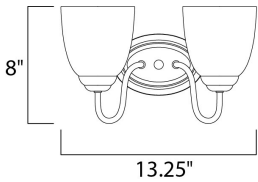

**MEASUREMENTS**

DIMENSION : 13.25" W x 8" H x 8" Ext  
 BACK PLATE : 4.25" W x 6" H x 4.25" HCO  
 HANGING WEIGHT : 2.86 lb

**LAMPING**

INPUT VOLTAGE : 120V  
 BULB : 2 x 60W Incandescent E26 Medium , 120W Total  
 BULB INCLUDED : (Not Included)  
 DIMMABLE : Yes