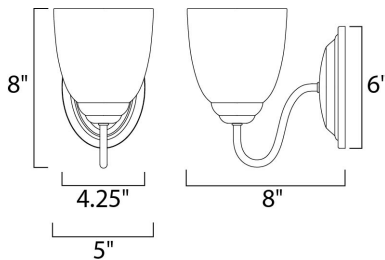

**MEASUREMENTS**

DIMENSION : 5" W x 8" H x 8" Ext  
 BACK PLATE : 4.25" W x 6" H x 4.25" HCO  
 HANGING WEIGHT : 1.54 lb

**LAMPING**

INPUT VOLTAGE : 120V  
 BULB : 1 x 60W Incandescent E26 Medium , 60W Total  
 BULB INCLUDED : (Not Included)  
 DIMMABLE : Yes