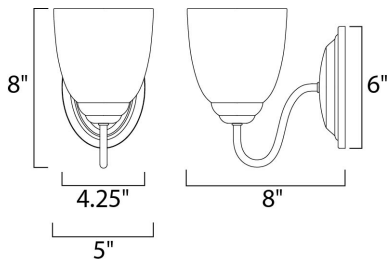

**MEASUREMENTS**

DIMENSION : 5" W x 8" H x 8" Ext  
 BACK PLATE : 4.25" W x 6" H x 4.25" HCO  
 HANGING WEIGHT : 1.54 lb

**LAMPING**

INPUT VOLTAGE : 120V  
 BULB : 1 x 60W Incandescent E26 Medium , 60W Total  
 BULB INCLUDED : (Not Included)  
 DIMMABLE : Yes