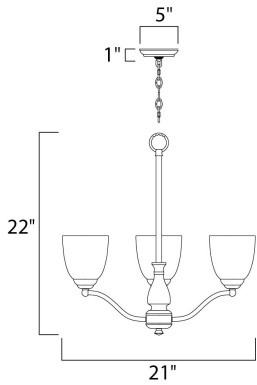

MEASUREMENTS

DIMENSION : 21" L x 21" W x 22" H
 CANOPY : 4.75" W x 1" H x 4.75" L
 HANGING WEIGHT : 6.8 lb

LAMPING

INPUT VOLTAGE : 120V
 BULB : 3 x 60W Incandescent E26 Medium , 180W Total
 BULB INCLUDED : (Not Included)
 DIMMABLE : Yes